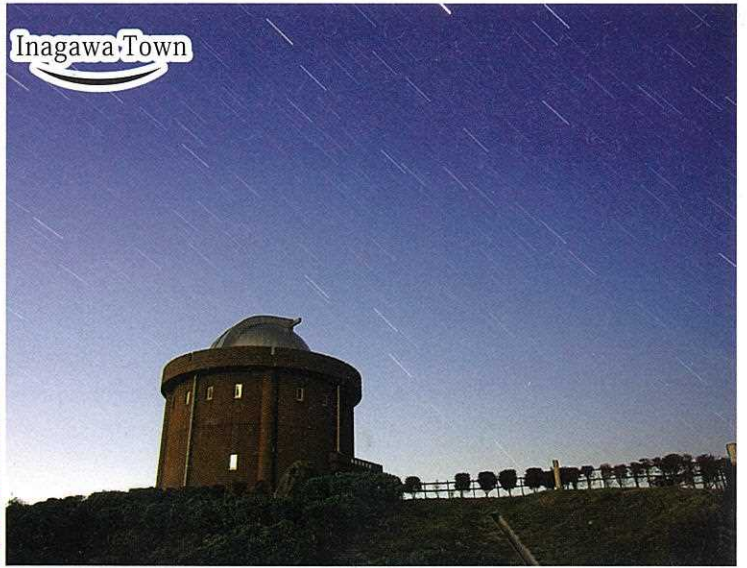

Itami City

Inagawa Town

Sanda City

Welcome to
Hyogo
Hokusetsu

Kawanishi City

Takarazuka City

©宝塚歌劇団

Historic landscape blessed with nature rich in greenery and tradition
Very attractive culture that has blossomed in diverse ways